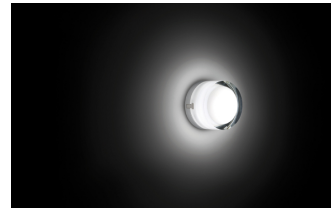

Scotch

Design by Oscar & Sergi Devesa.

VIBIA

Reference

0962.

Application

Outdoor

Installation type

Surface mounted

Description

Outdoor wall light designed by Oscar & Sergi Devesa. The diffuser is made of patterned glass painted white on the inside, and it has a chrome base. Ideal for transit areas or to complete general lighting.

Diffuser

Glass diffuser

Materials

Diffuser: Glass

Plate: Zinc aluminum alloy

Finishes

0962-01 Chrome (Metallic finish)

Sketch

Light source: 2700K CRI >80 341 lm 113 lm/W

Fixture: 233 lm 77.66 lm/W

Driver included: CC - Constant Current 350 mA 120V 50/60Hz

Electronic dimming: NO DIMMING

Installation and assembly

Please see the installation manual

Light distribution

General lighting

Lamp for general lighting that equally distributes the light in all directions.